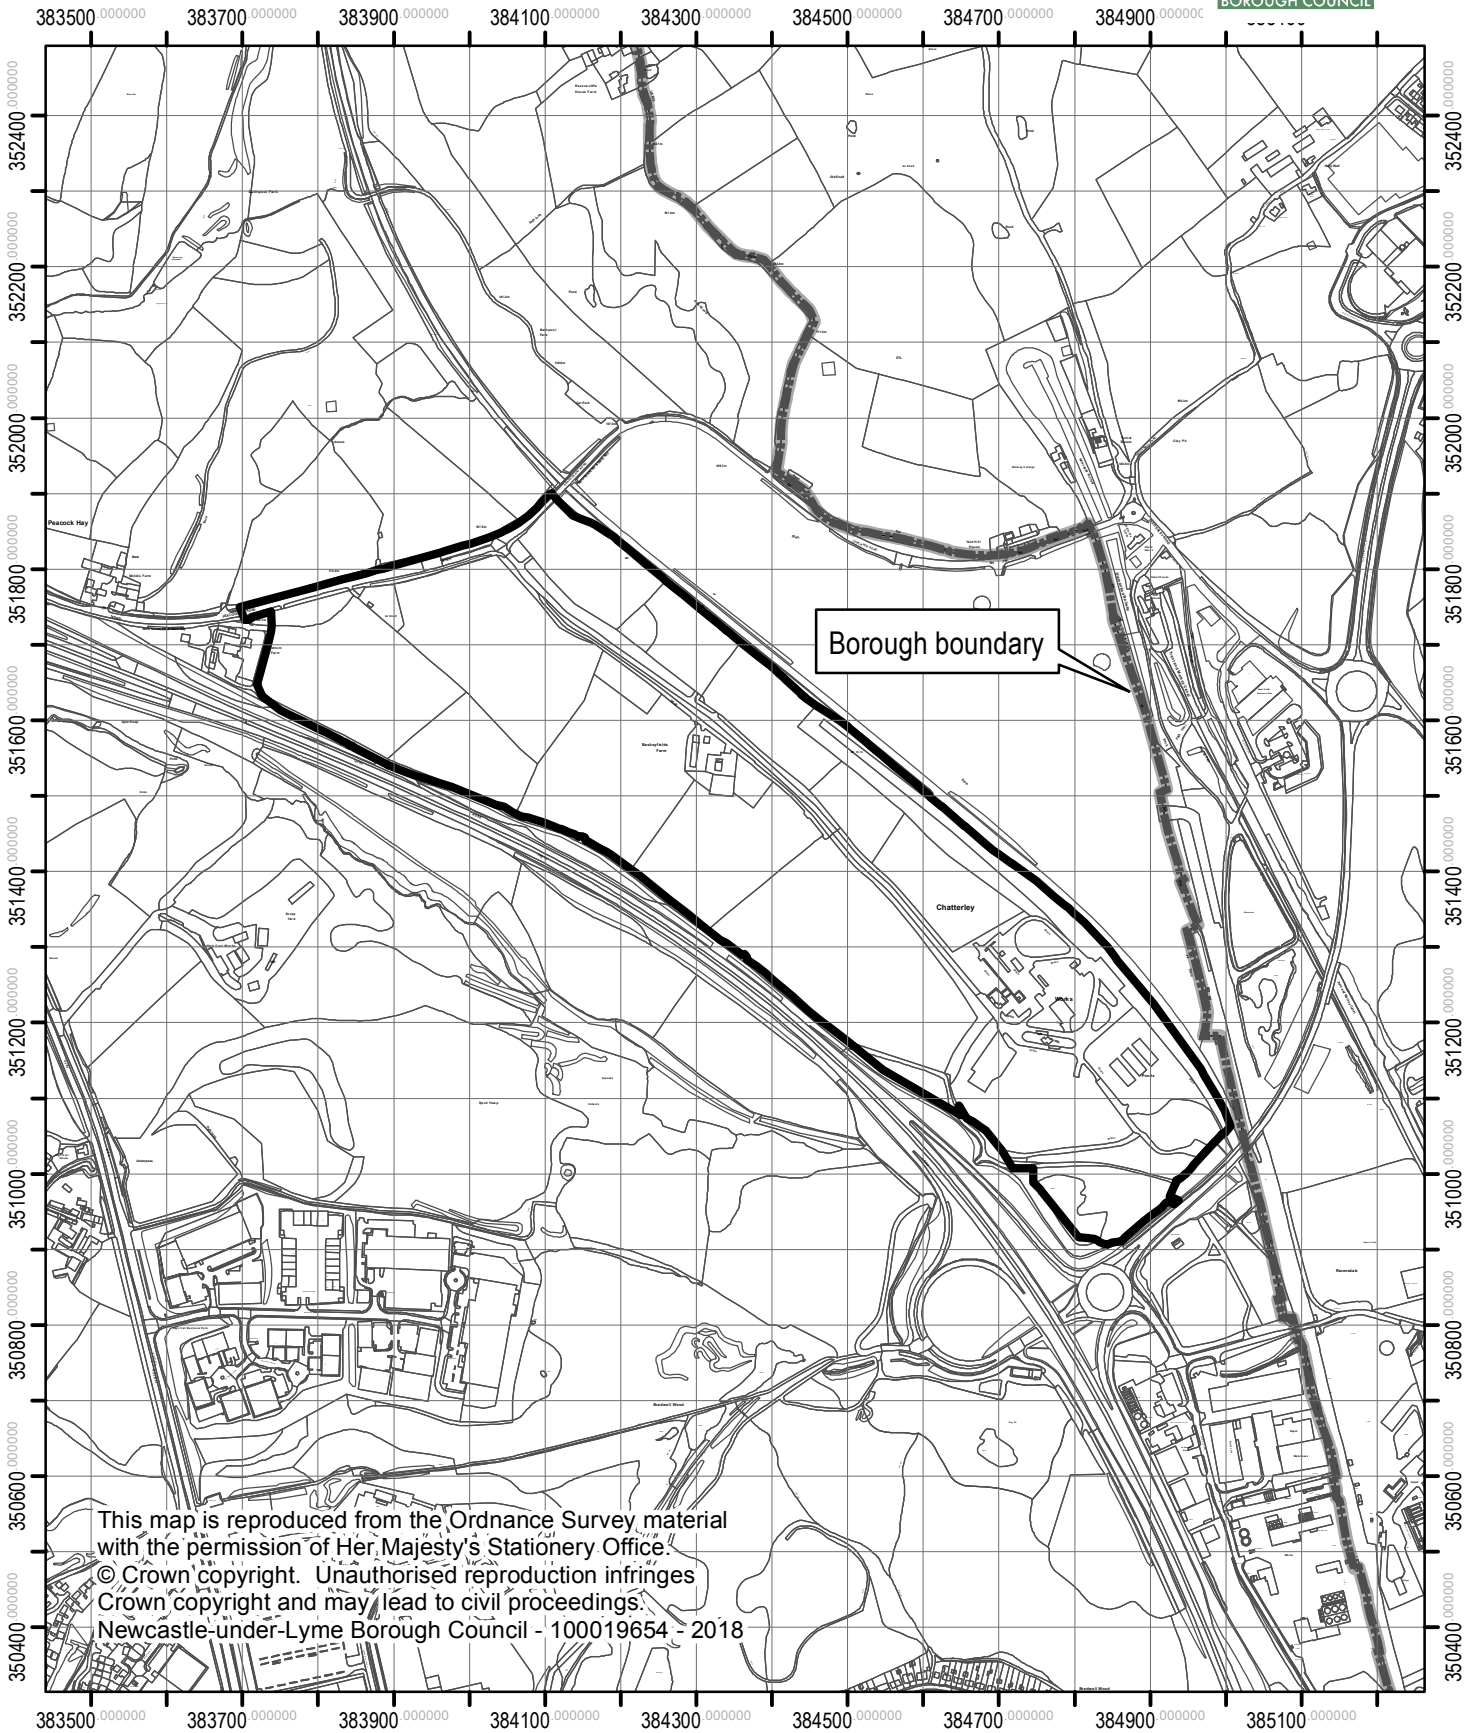

**Chatterley Valley Development Site
Peacock Hay Road, ST6 6QH**

This map is reproduced from the Ordnance Survey material with the permission of Her Majesty's Stationery Office.
© Crown copyright. Unauthorised reproduction infringes Crown copyright and may lead to civil proceedings.
Newcastle-under-Lyme Borough Council - 100019654 - 2018